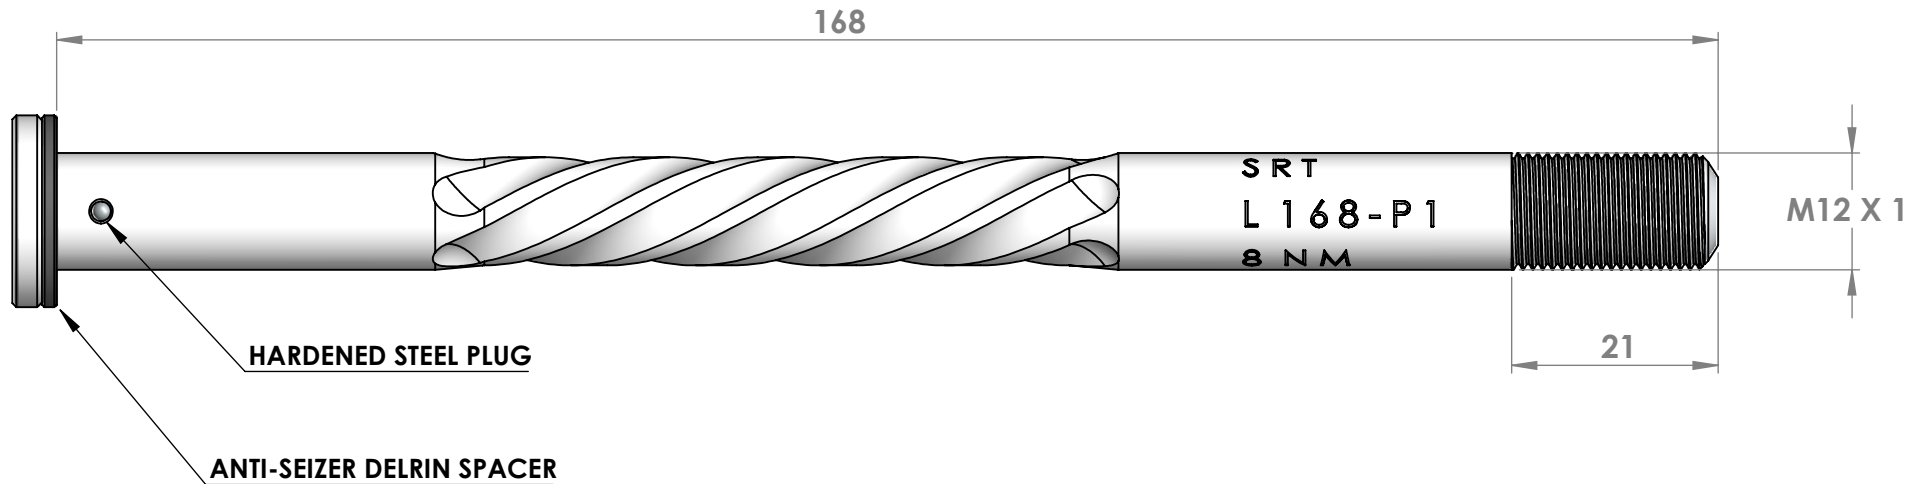

# CRUEL CS COMPONENTS

TORX T25 TITANIUM BOLT

SECURITY HEXAGONAL SISTEM

UNI-8 NUT