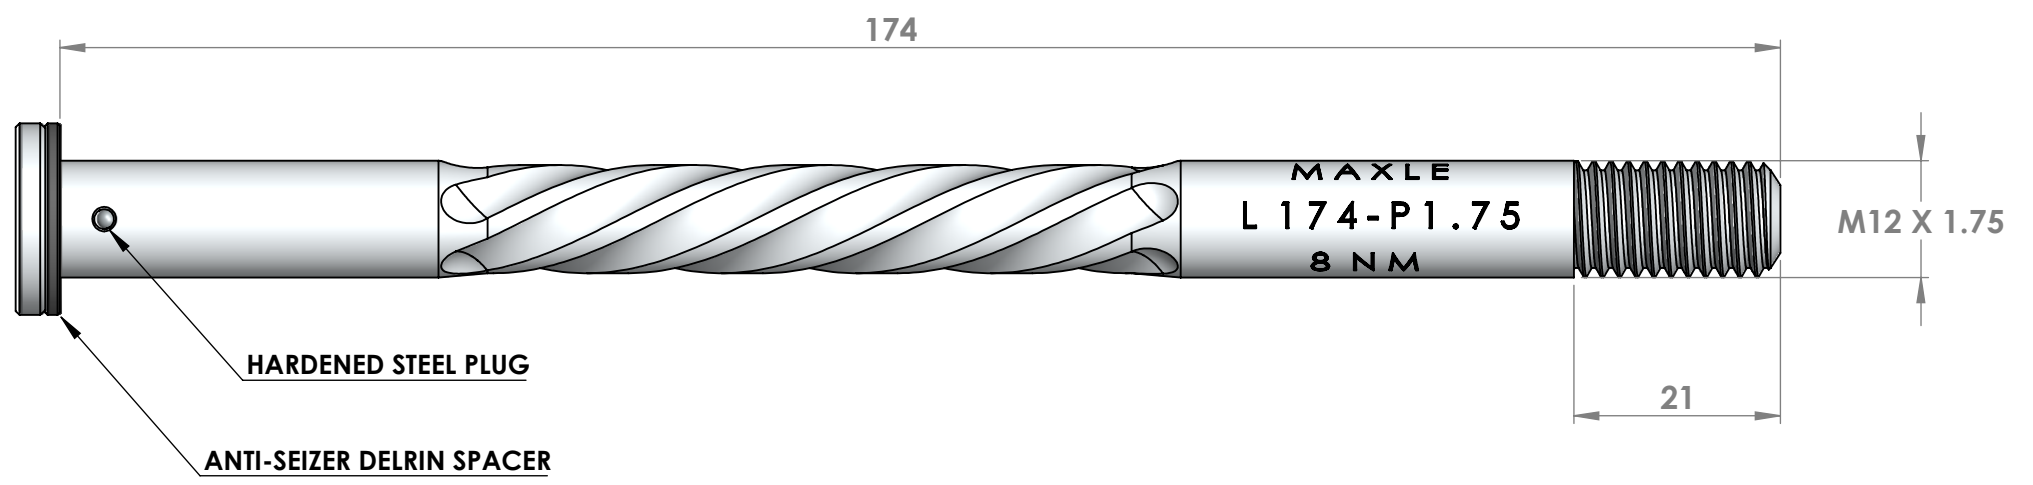

CRUEL CS COMPONENTS

MAXLE 174