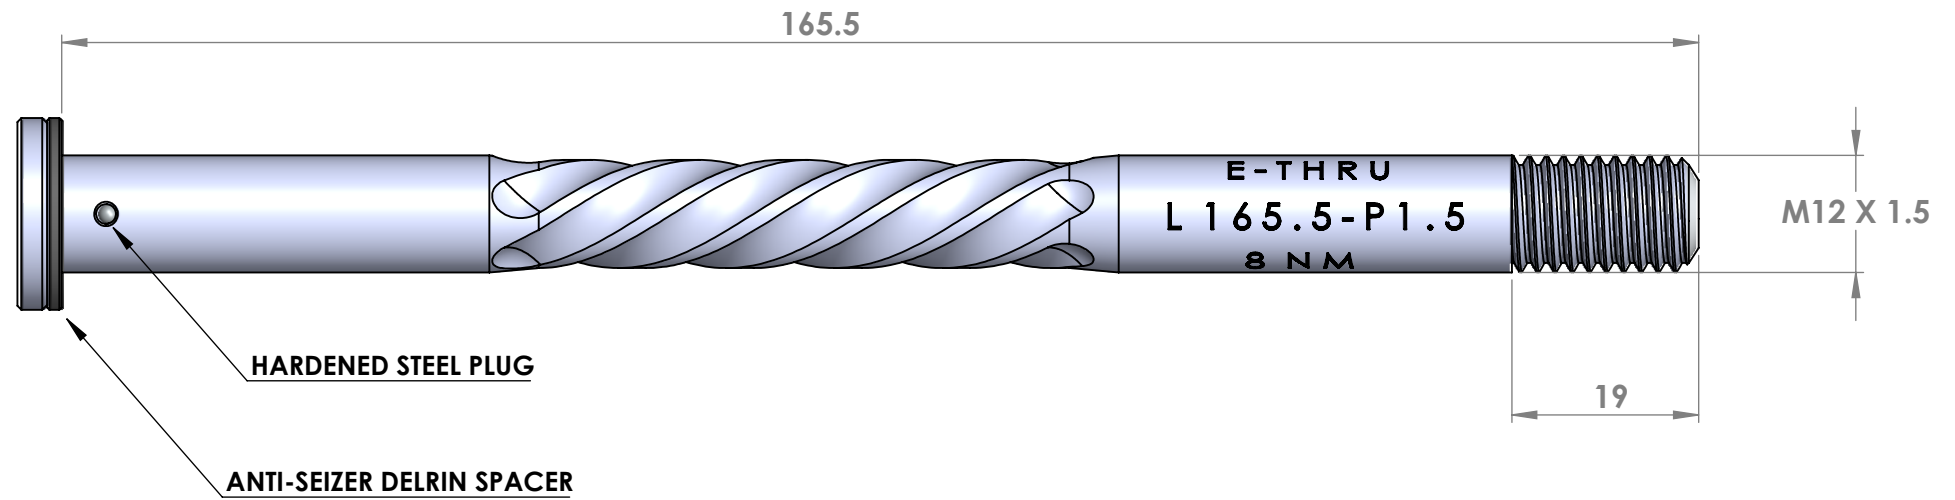

CRUEL CS COMPONENTS

E-THRU 165.5