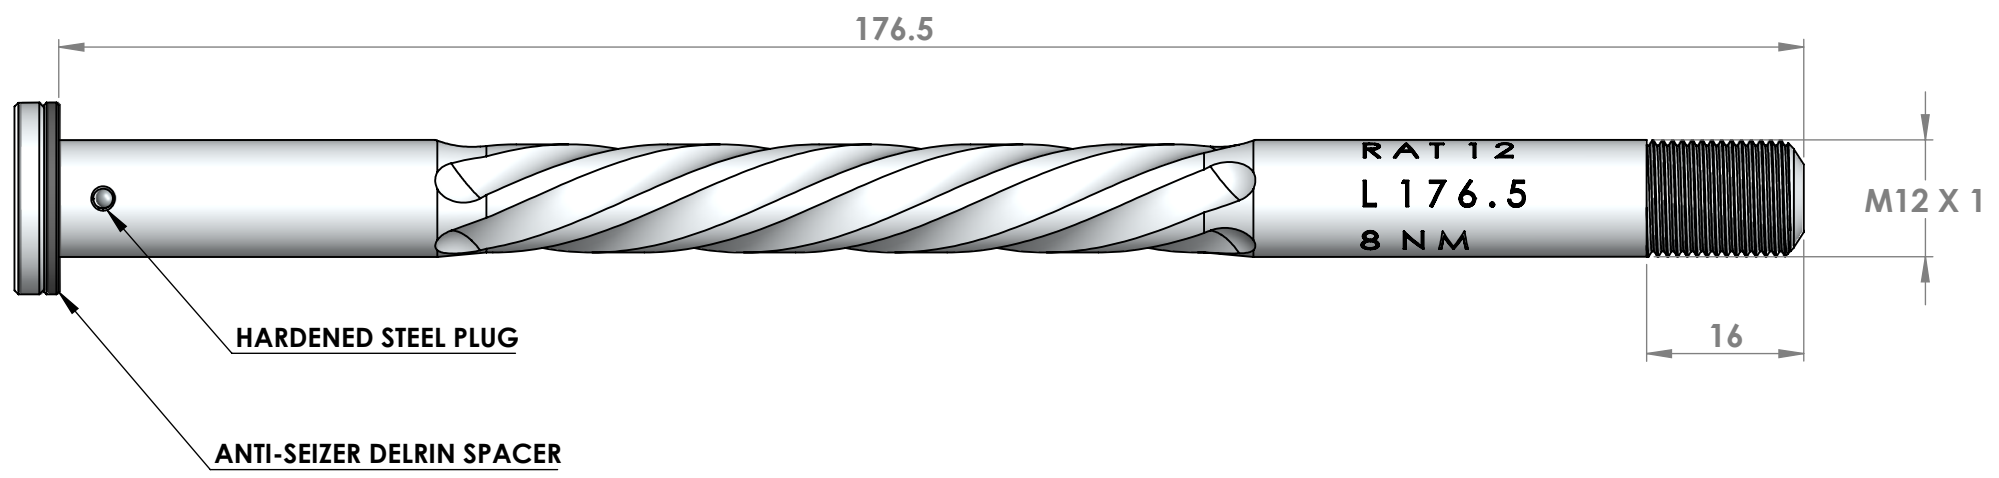

# CRUEL CS COMPONENTS

AXLE 176.5 RAT SYSTEM