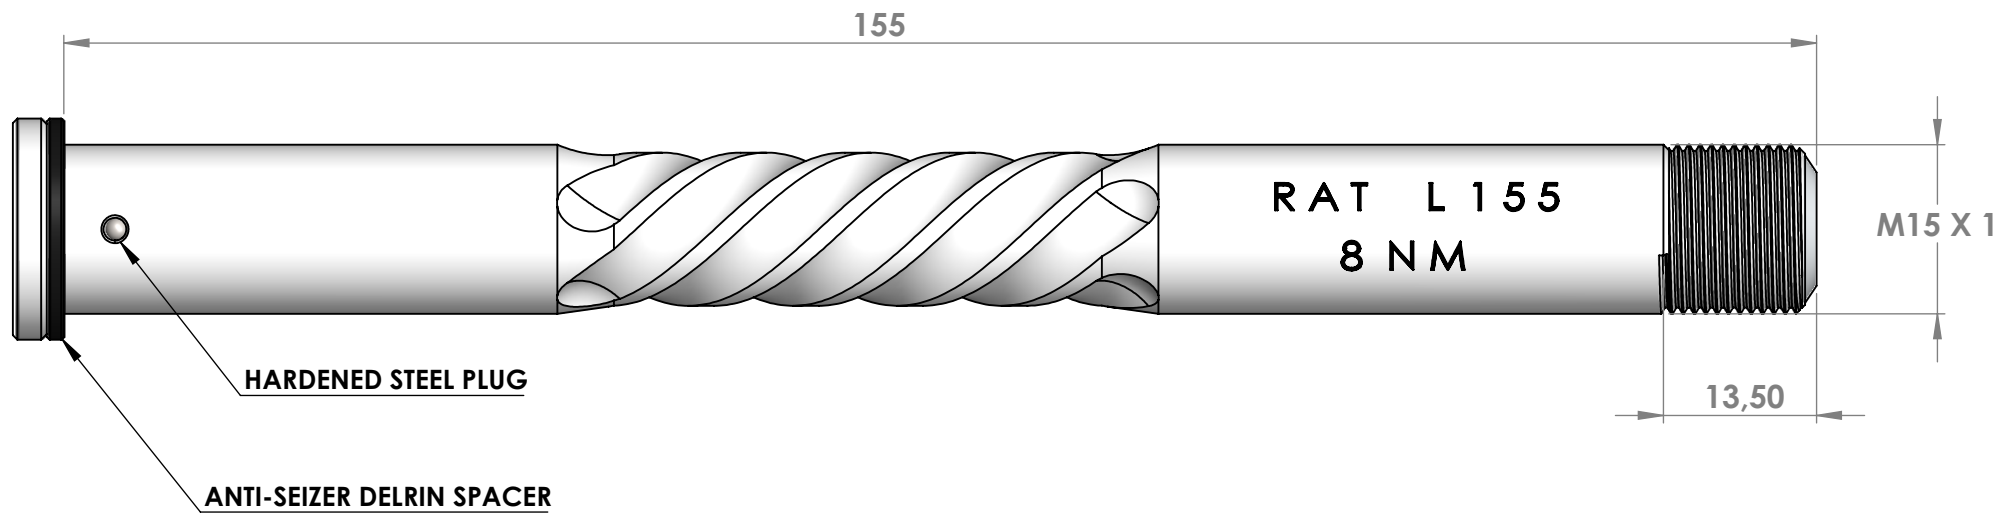

CRUEL CS COMPONENTS

AXLE 155