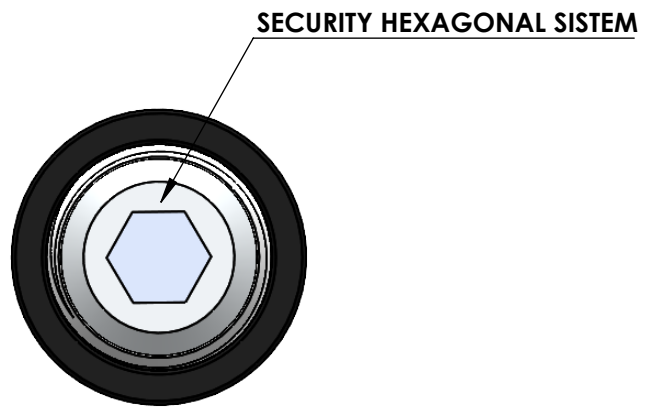

# CRUEL CS COMPONENTS

AXLE 155 RAT SYSTEM