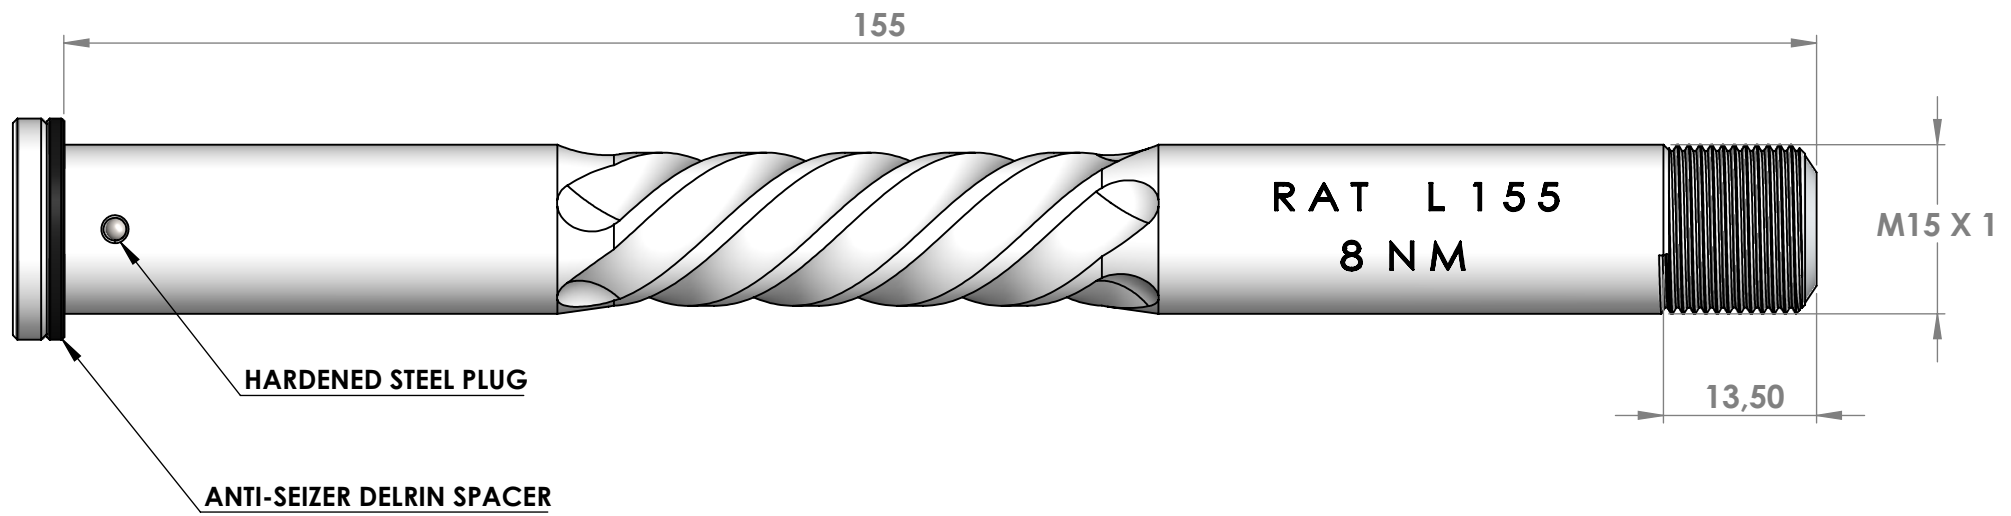

# CRUEL CS COMPONENTS

AXLE 155 RAT SYSTEM