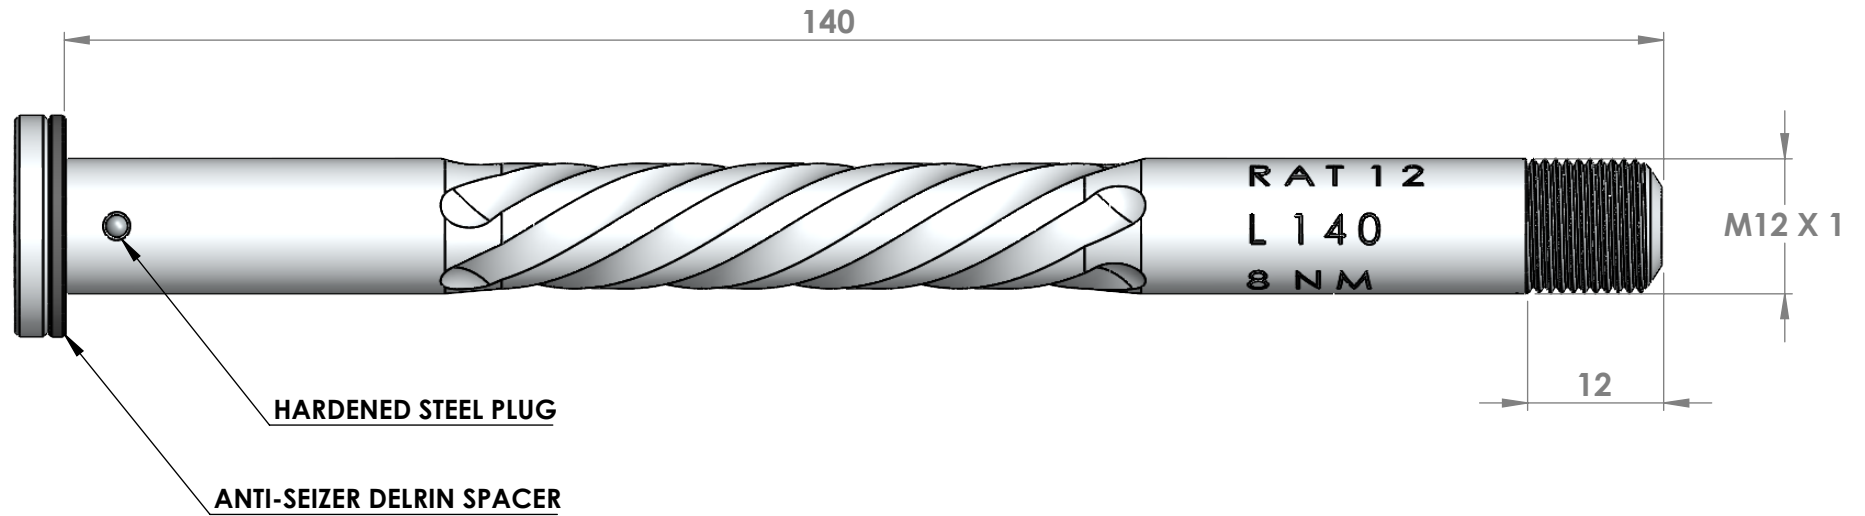

# CRUEL CS COMPONENTS

AXLE 140