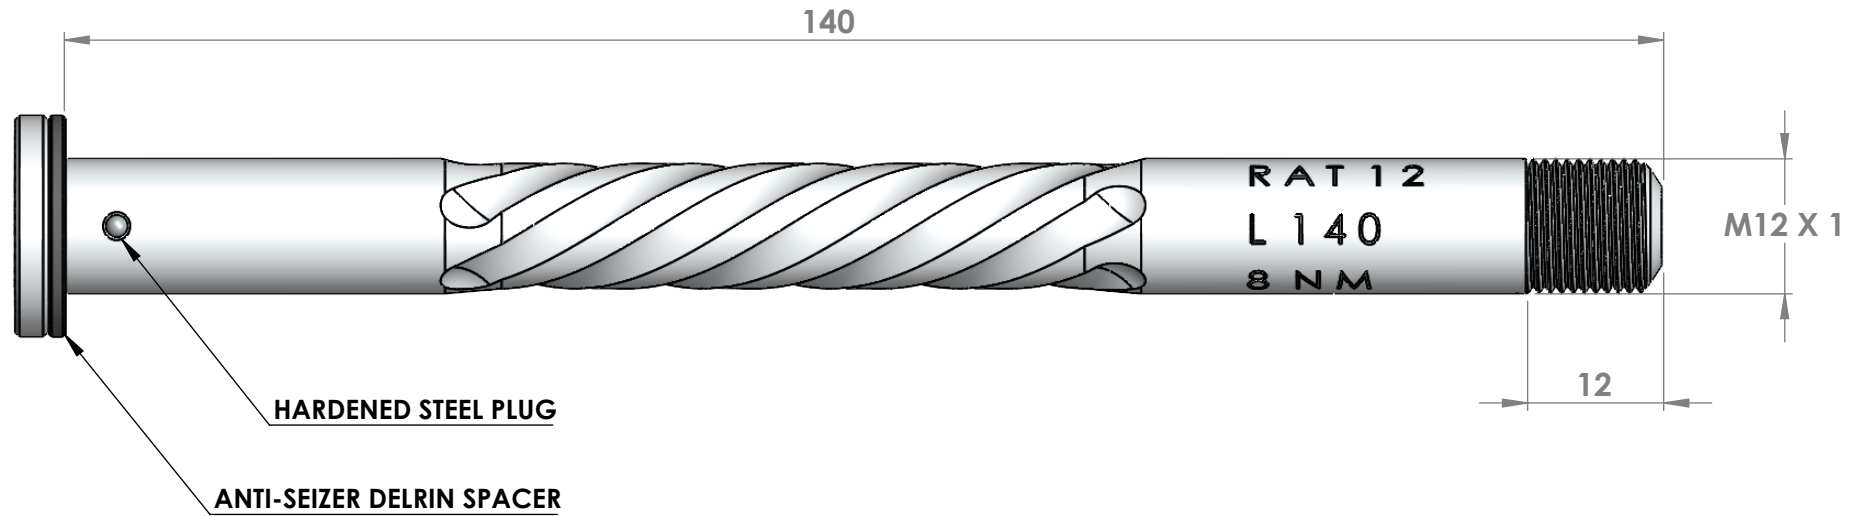

CRUEL CS COMPONENTS

AXLE 140 RAT SYSTEM